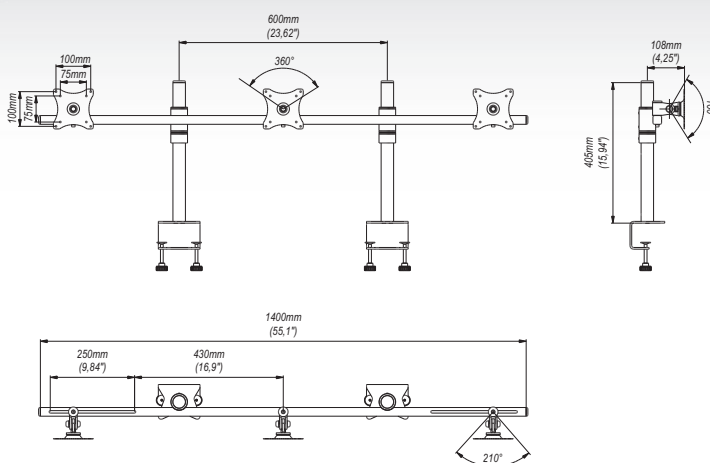

SV10 ■ Triple LCD Desk Mount 19"-26"

Features

- 1 ADJUSTABLE POSITION
vertical and horizontal with 360° rotation
- 2 CABLE ORGANISER
- 3 MOUNTING OPTION
2 fixture types included

Technical Data

75x75 mm 100x100 mm	19"-26"	210°	min. 75x75 mm max. 100x100 mm
30 Kg	160°	360°	

Trade Information

Index	Colour	Package	EAN
SV10c-B	■	■	5908252960606
SV10s-B	■	■	5908252960613

Package Dimensions [mm] (H x W x D)	1300x210x170
Weight [Kg]	9,7

Accessories